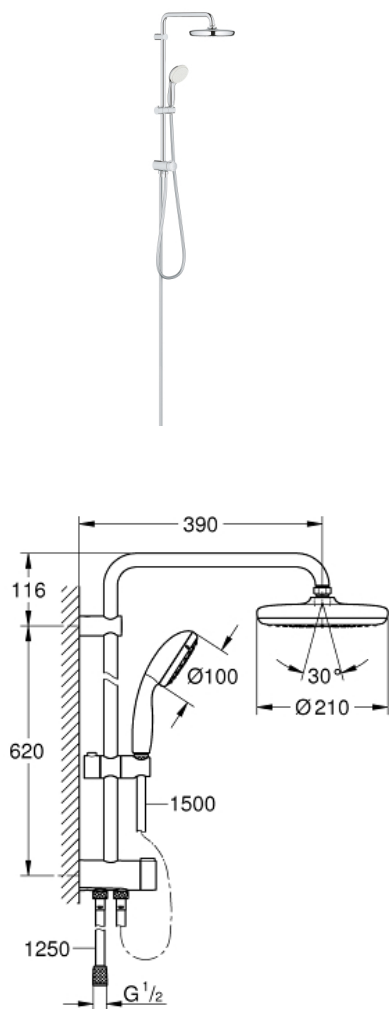

## Flex shower system with diverter for wall mounting

MODEL # 26381001

Pure Freude  
an Wasser

**GROHE**

#### TEMPESTA SYSTEM 210

Flex shower system with diverter for wall mounting

### Standard Specification:

Consisting of:

horizontal 390 mm shower arm, adjustable before installation  
change by diverter between hand shower, head shower or  
head shower Eco setting

head shower Tempesta 210 (26 408)

shower hose Relexaflex 1500 mm (28 151)

shower hose Relexaflex 1250 mm (28 150)

flexible installation: connection to faucet / wall union for  
water supply with 1/2" thread of the 1250 mm shower hose

**GROHE DreamSpray** perfect spray pattern