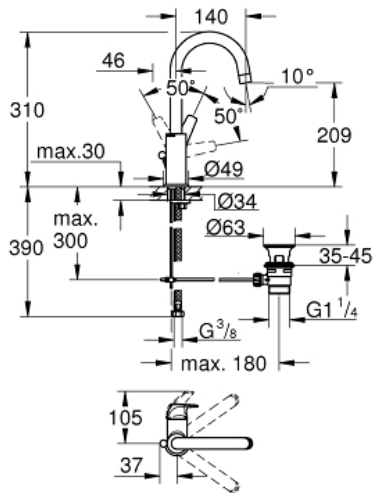

BAUFLOW
Single-lever basin mixer 1/2" L-Size
MODEL # 23753000

Pure Freude
an Wasser

GROHE

Product Description:

BAUFLOW
Single-lever basin mixer 1/2"
L-Size

Standard Specification:

monobloc installation
metal lever
GROHE Longlife 28 mm ceramic cartridge
GROHE StarLight chrome finish
GROHE EcoJoy mousseur 5.7 l/min
rapid installation system
swivel tubular spout
plastic pop-up waste set 1 1/4"
flexible connection hoses

Color:

□ 23753000 Chrome